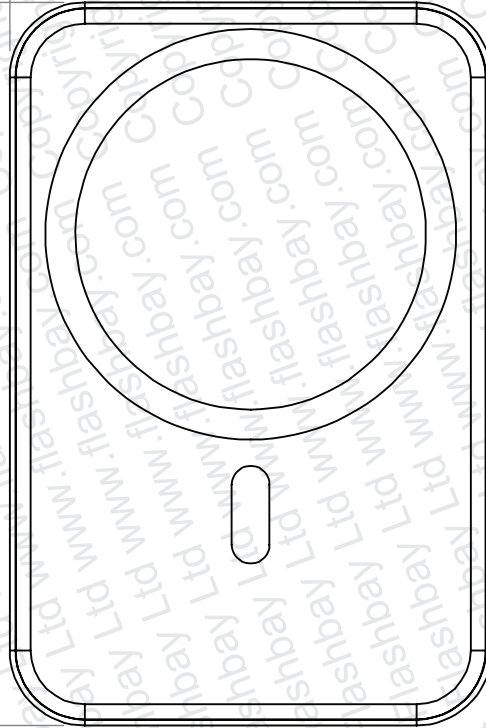

15

64

96

PRODUCT
Force

CODE
FE

DIMENSIONS
mm

SCALE
1:1