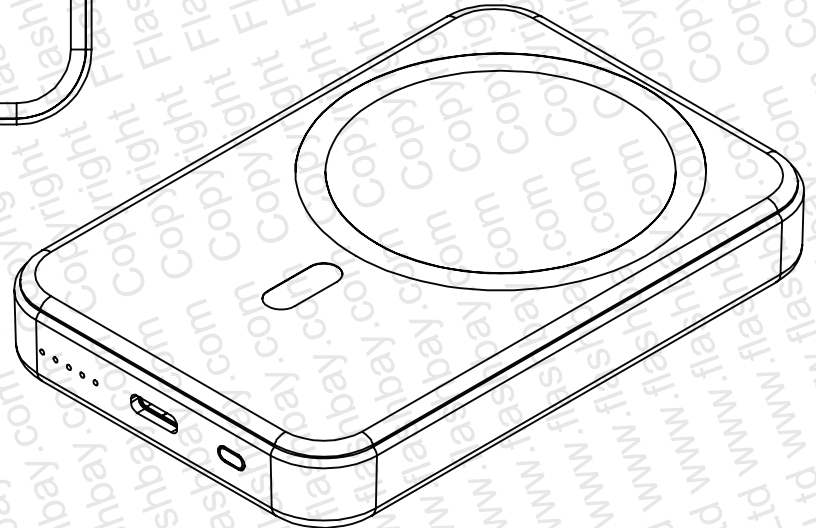

15

64

96

PRODUCT
Force

CODE
FE

DIMENSIONS
mm

SCALE
1:1